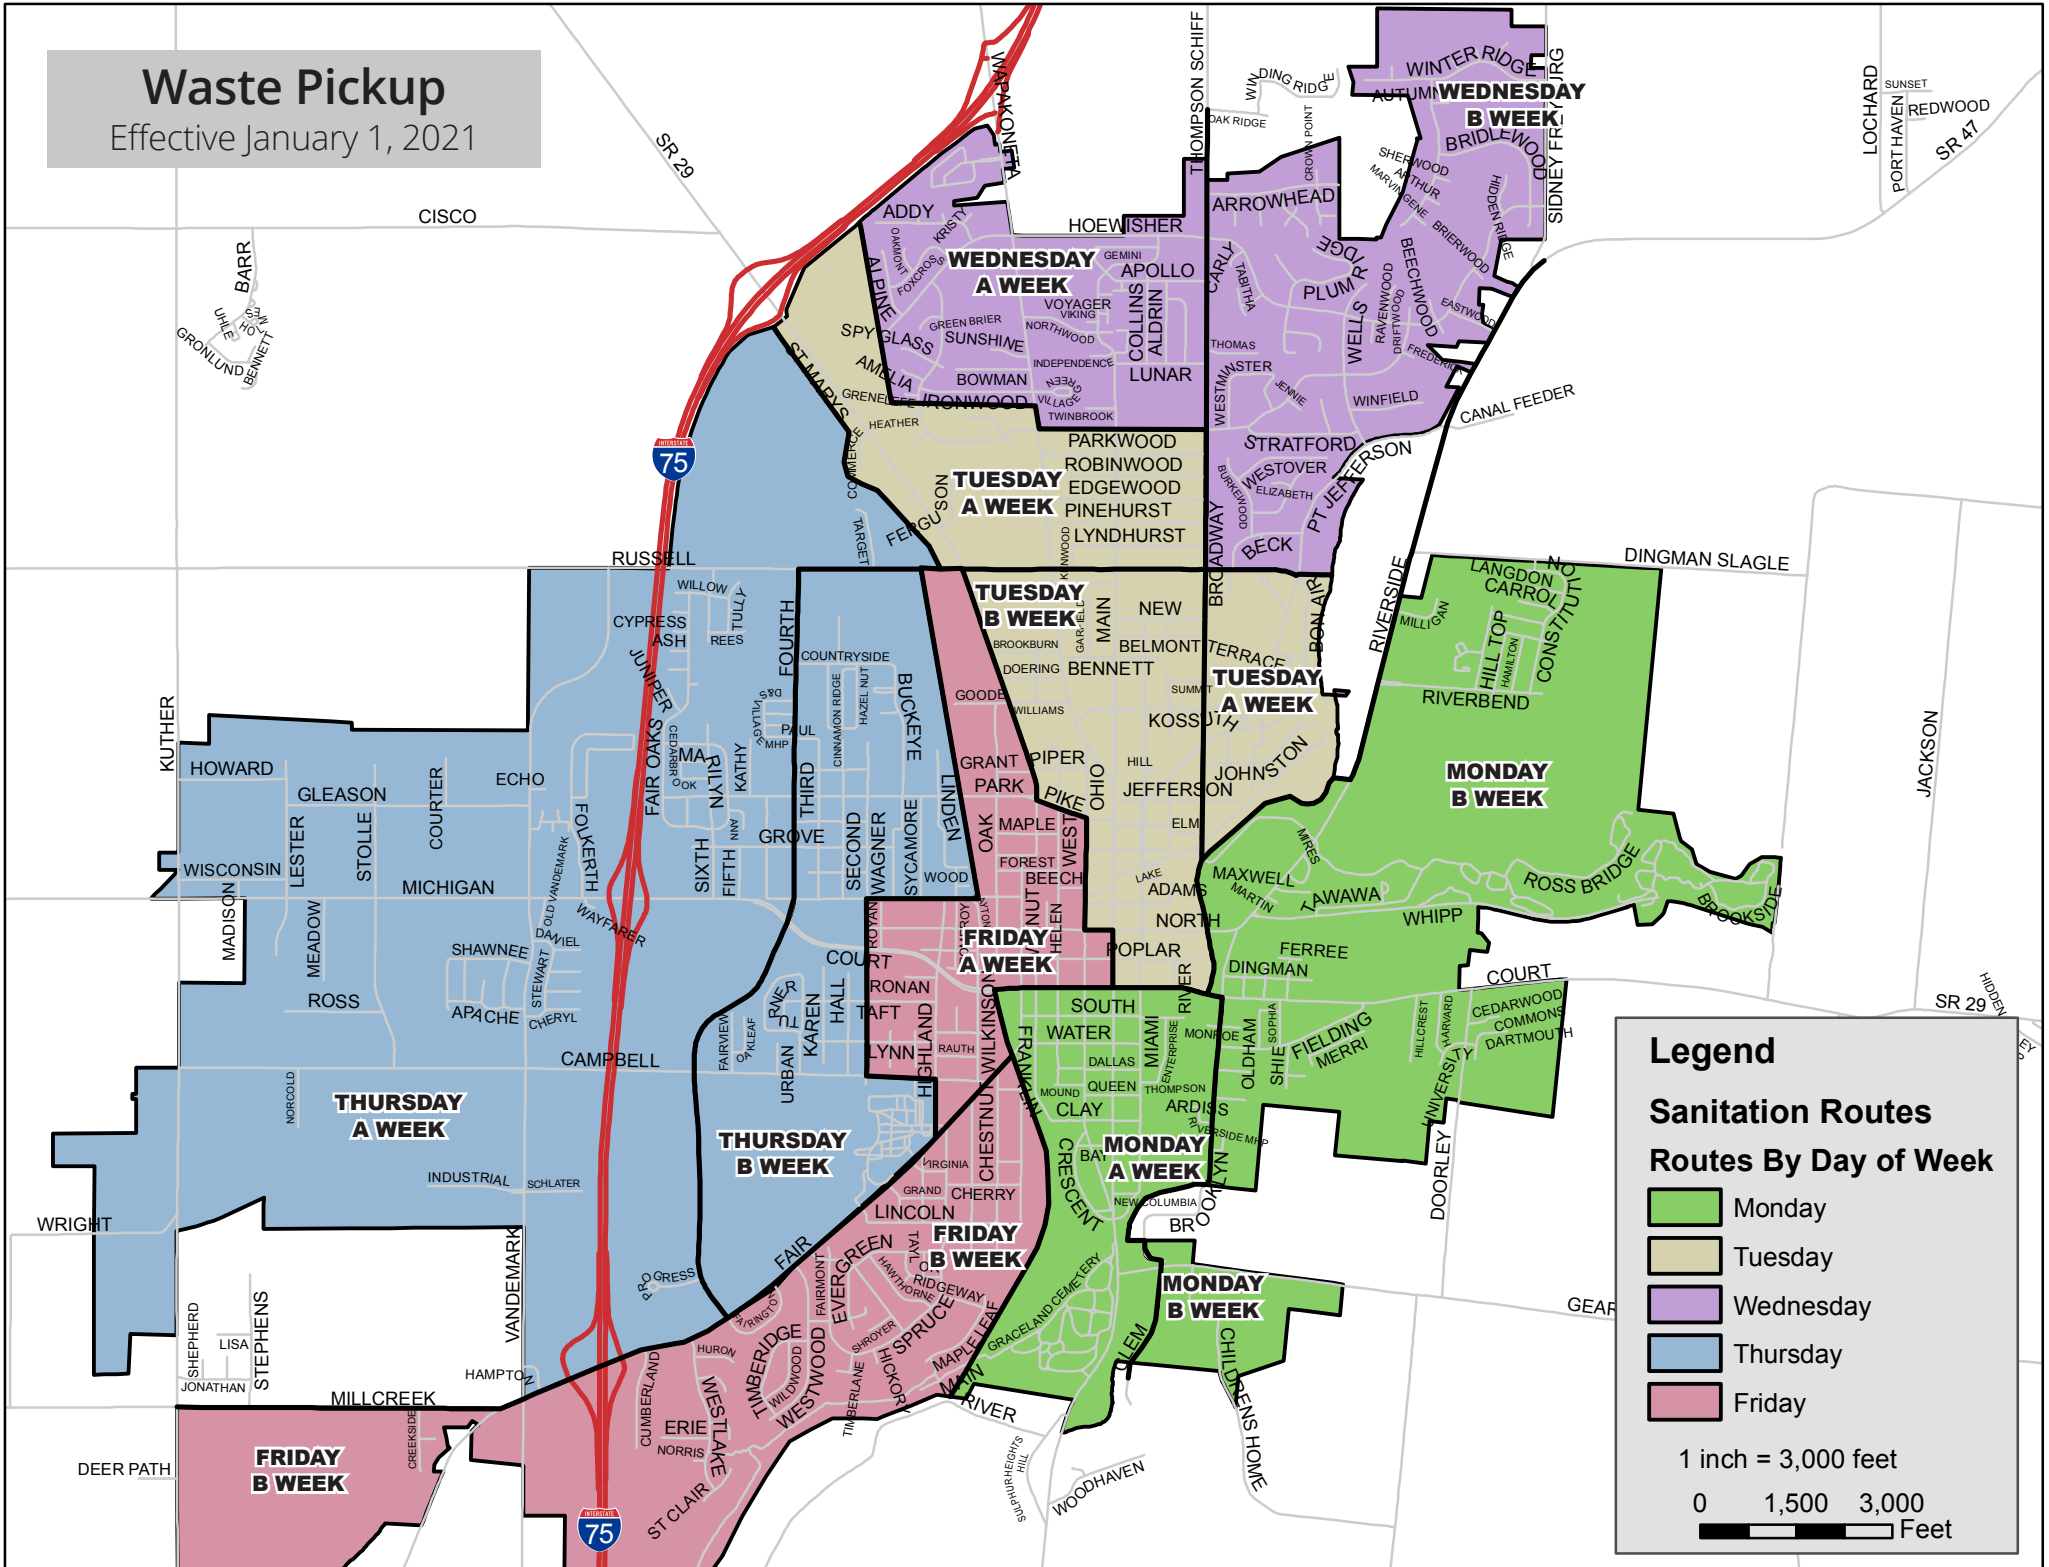

Waste and bulk items will be collected every week. Yard waste is collected every week between May 1 and November 30. Recyclables will be collected every other week, either on "A" Week or "B" Week. Please refer to the city map on the back to see if your area is "A" Week or "B" Week.

### Legend

**Sanitation Routes**  
**Routes By Day of Week**

- Monday
- Tuesday
- Wednesday
- Thursday
- Friday

1 inch = 3,000 feet

0 1,500 3,000 Feet