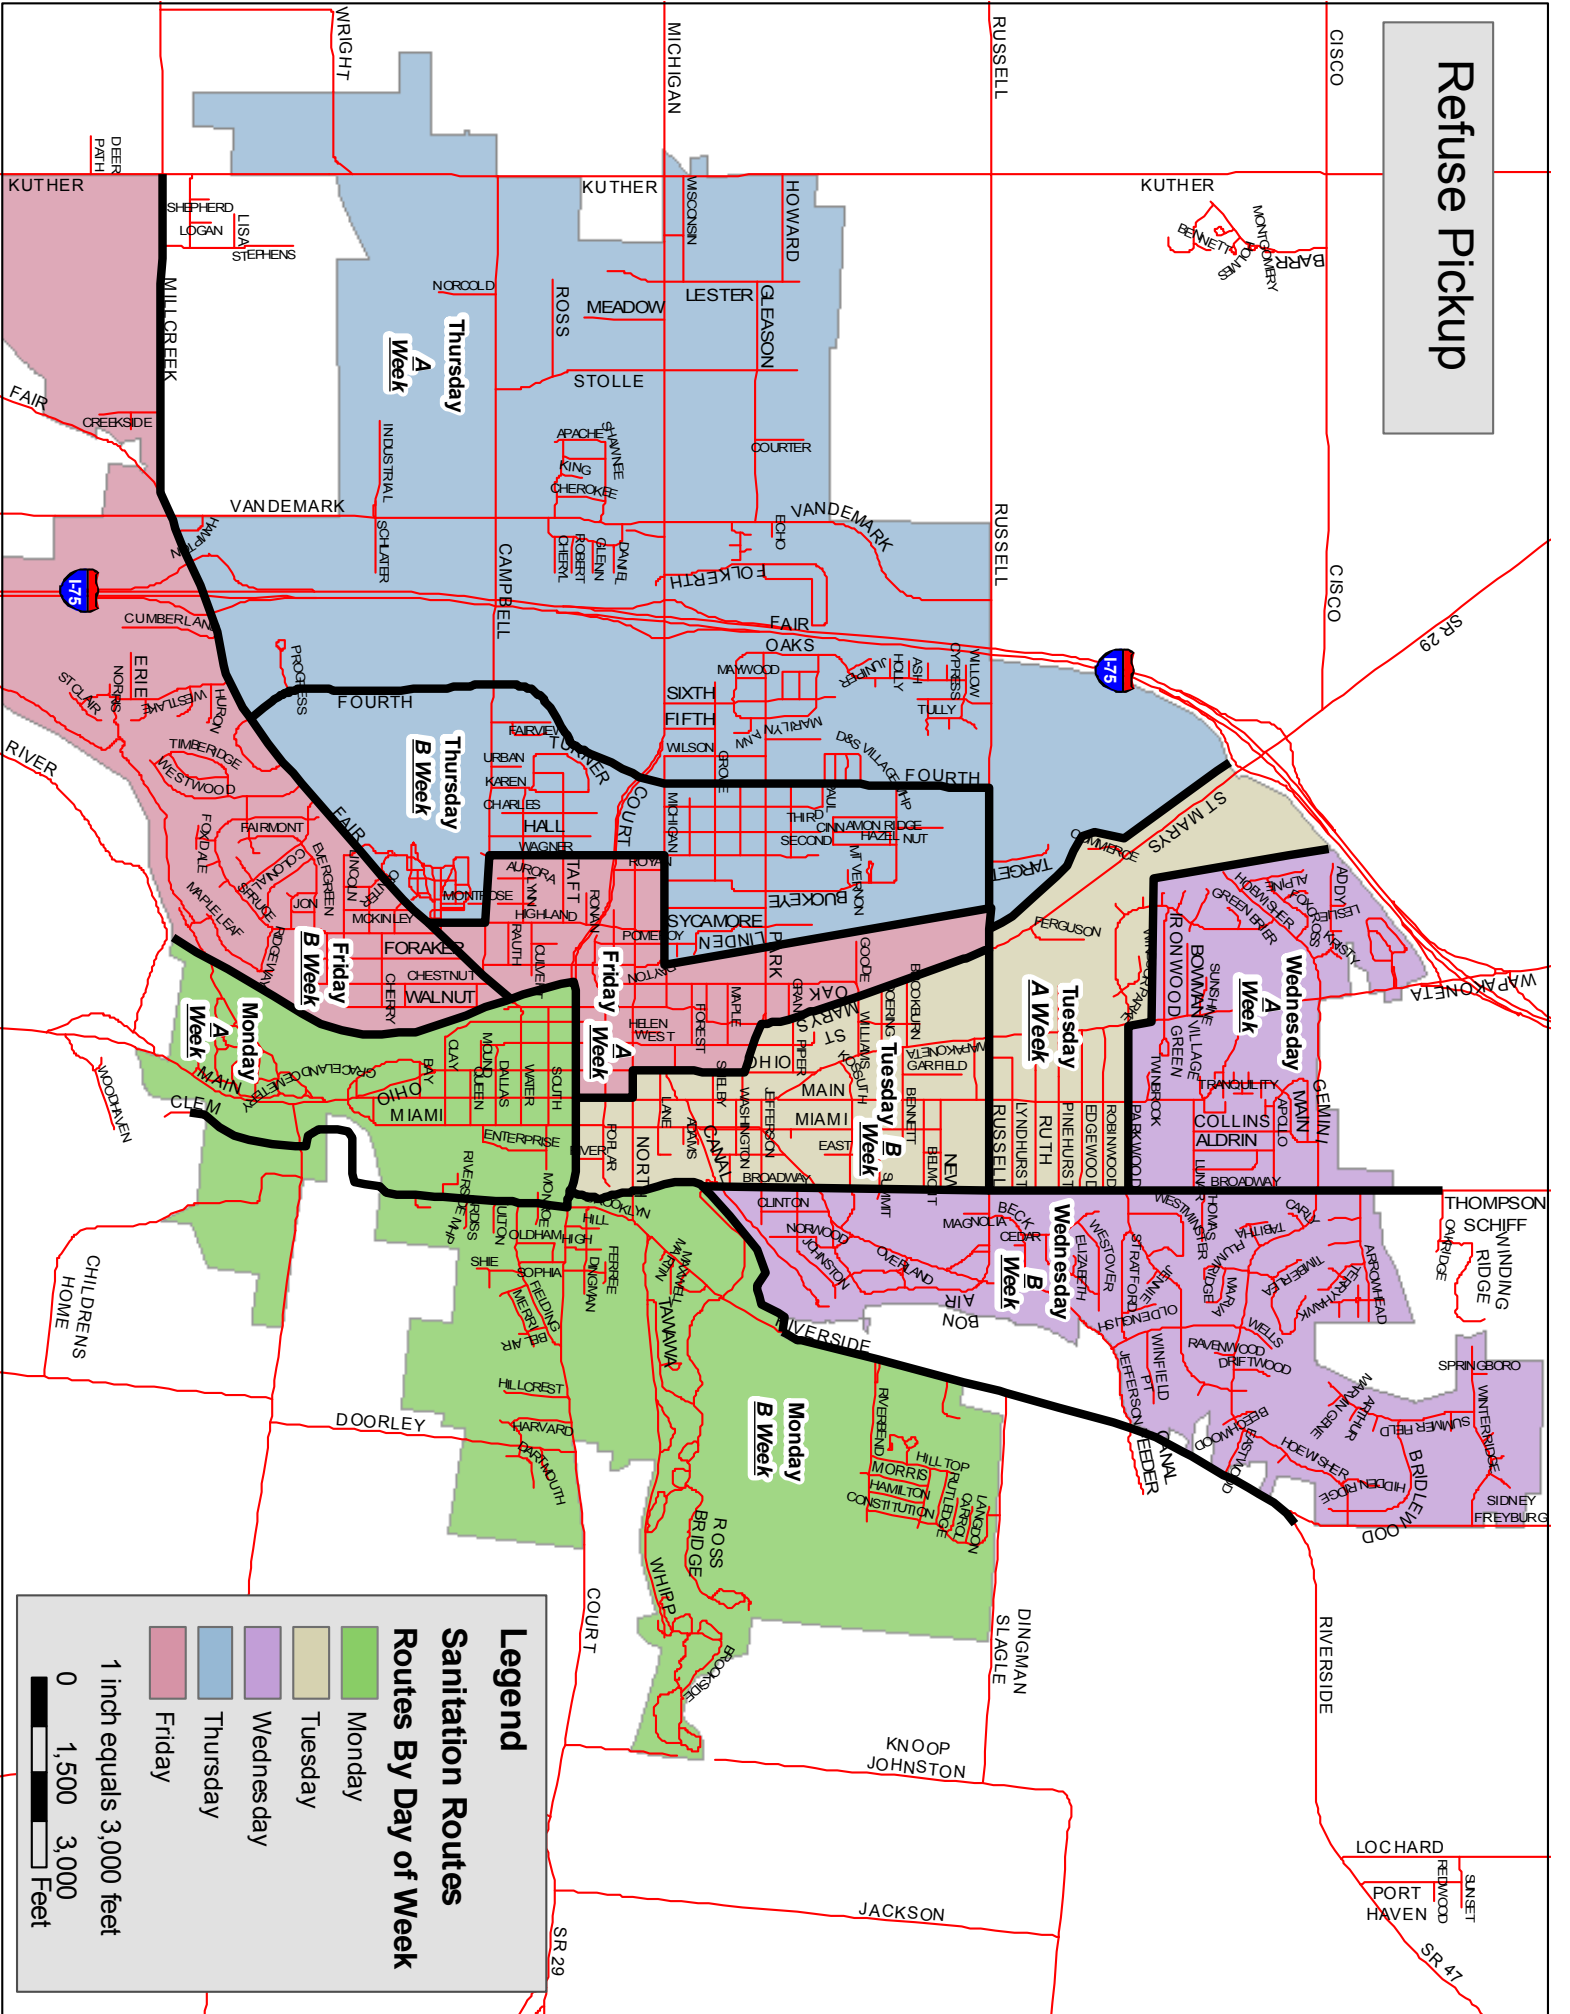

December 2018							
WEEK	Su	Mo	Tu	We	Th	Fr	Sa
A							1
B	2	3	4	5	6	7	8
A	9	10	11	12	13	14	15
B	16	17	18	19	20	21	22
A	23	24	25	26	27	28	29
B	30	31					

The 6 major Holidays are highlighted in "RED". These days may cause a 1-day delay in your collection of trash, recyclables and yard waste. Republic Services will be closed Monday January 1st, 2018 in observation of New Years Day.

Trash and Bulk Items will be collected "every" week. Yard waste is collected "every" week between May 1 and November 30. Recyclables will be collected "Every Other Week". Either on "A" Week or "B" Week.

Please refer to the accompanying City map and determine if your area is an "A" Week or "B" Week

Days marked in "DARK BLUE" are residents that will have recyclables collected on "A" Week. Days marked in "LIGHT BLUE" are residents that will have recyclables collected on "B" Week.

- Area A Collection
- Area B Collection
- Holiday - No Service

For more information visit RepublicServices.com or call 800-601-1867

We'll handle it from here.™

Refuse Pickup

Legend

Sanitation Routes

Routes By Day of Week